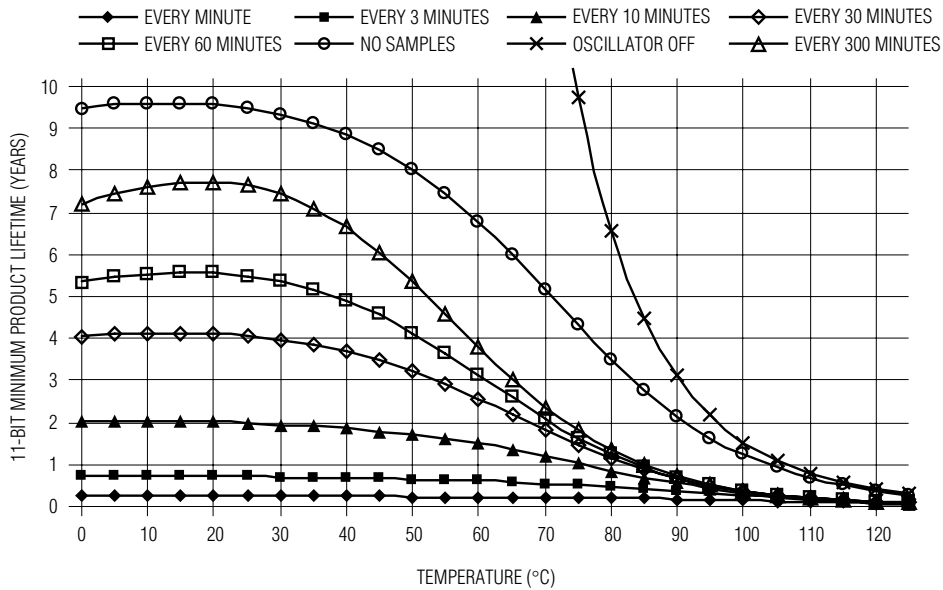

# Temperature Logger iButton with 8KB Data-Log Memory

## DS1922T Minimum Product Lifetime vs. Temperature, Slow Sampling

DS1922L/DS1922T