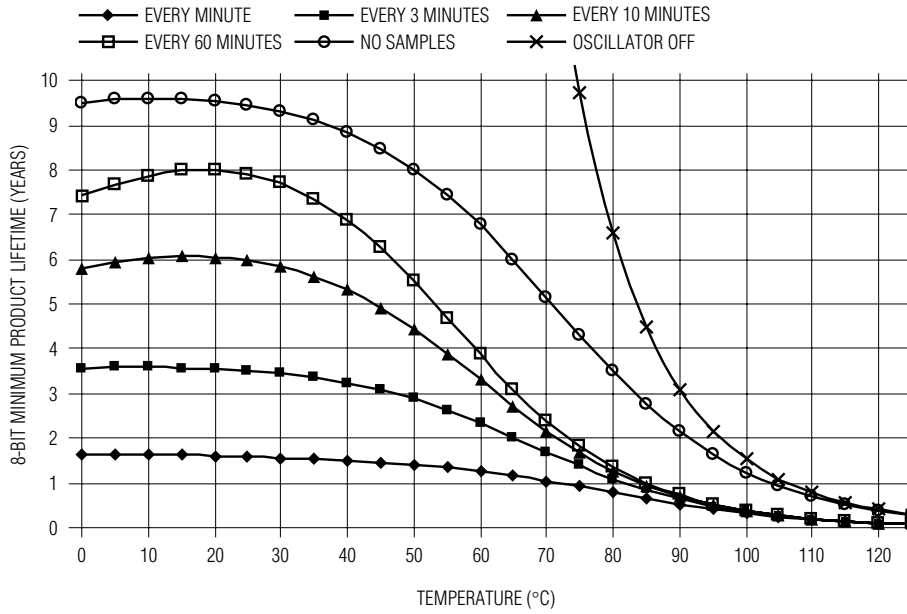

# Temperature Logger iButton with 8KB Data-Log Memory

## DS1922T Minimum Product Lifetime vs. Temperature, Slow Sampling

DS1922L/DS1922T